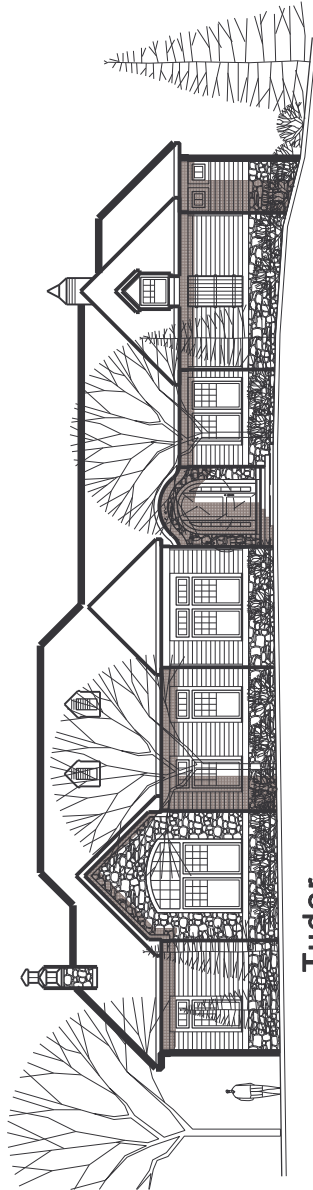

Lot Size: E2
 Type: Raised Ranch
 House Size: First-2,400 sf
 Bedrooms: First-1

First Floor

"Bougainvillea"

VILLAGE GARDENS
 Lincoln Nebraska
 www.villagegardenslincoln.com

Lot Size: E2
 Type: Raised Ranch
 House Size: First-2,400 sf
 Bedrooms: First-1

Tudor

"Bougainvillea"

VILLAGE GARDENS
 Lincoln Nebraska
www.villagegardenslincoln.com

Tudor

Lot Size: E2
Type: Raised Ranch
House Size: First-2,400 sf
Bedrooms: First-1

Arts & Crafts "Bougainvillea"

4 April 2005
© Copyright 2005
Village Gardens LLC in association with
Bahr Vermeer Haecker Architects & Studio 951

Spanish Mission

© Copyright 2005
Village Gardens LLC in association with
Bahr Vermeer Haecker Architects & Studio 951

First Floor

Tudor

Arts & Crafts

Lot Size: E2
 Type: Raised Ranch
 House Size: First-2,400 sf
 Bedrooms: First-1