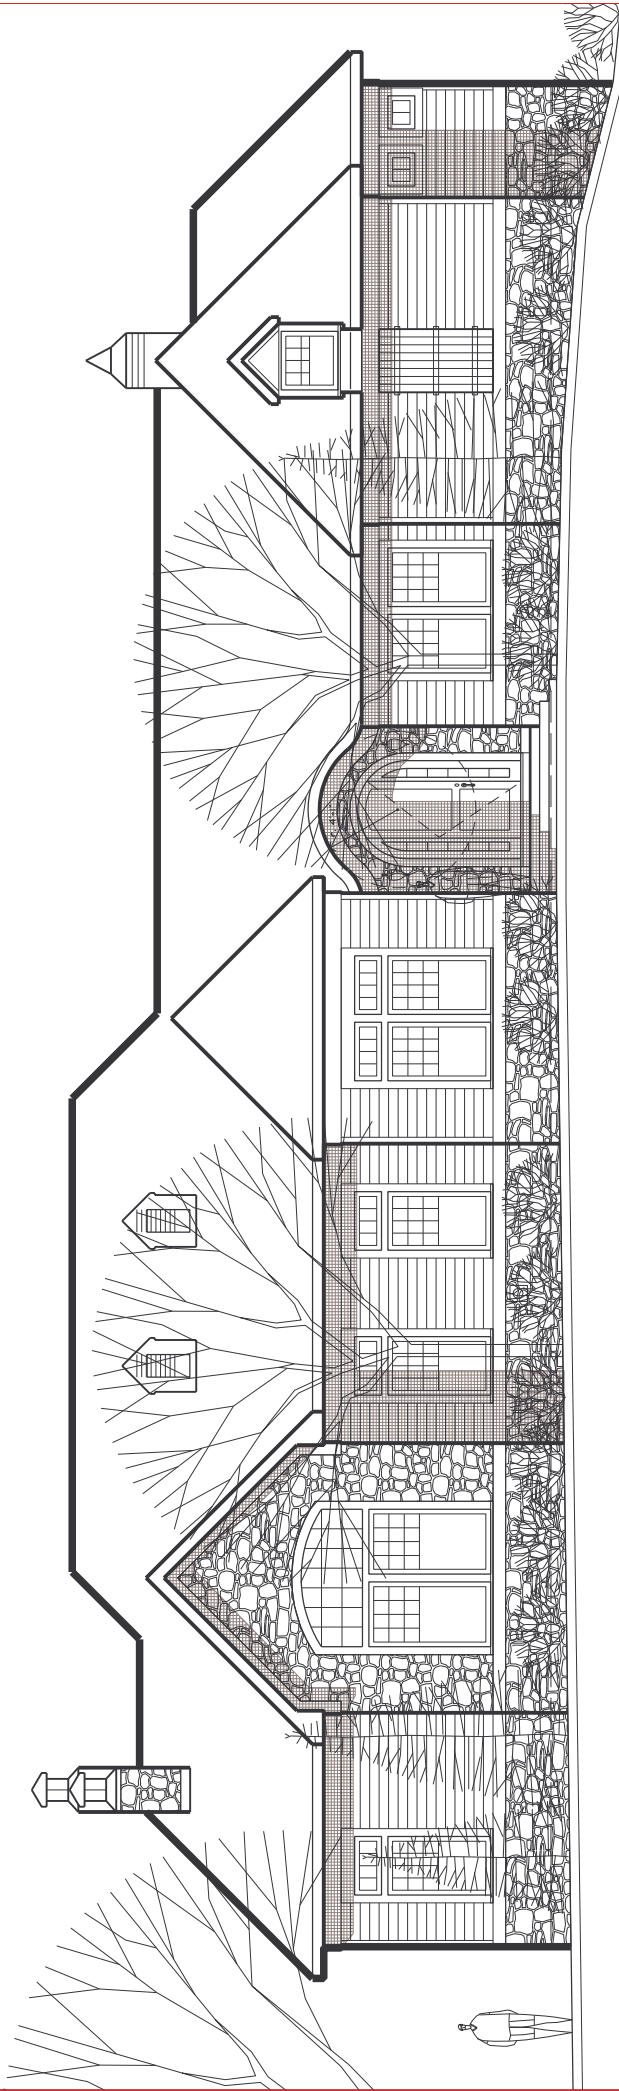

Lot Size: E2
 Type: Raised Ranch
 House Size: First-2,400 sf
 Bedrooms: First-1

First Floor

"Bougainvillea"

VILLAGE GARDENS
 Lincoln Nebraska
 www.villagegardenslincoln.com

Lot Size: E2
 Type: Raised Ranch
 House Size: First-2,400 sf
 Bedrooms: First-1

Tudor

"Bougainvillea"

VILLAGE GARDENS
 Lincoln Nebraska
www.villagegardenslincoln.com

Tudor

Lot Size: E2
Type: Raised Ranch
House Size: First-2,400 sf
Bedrooms: First-1

Arts & Crafts "Bougainvillea"

4 April 2005
© Copyright 2005
Village Gardens LLC in association with
Bahr Vermeer Haecker Architects & Studio 951

Spanish Mission

© Copyright 2005
Village Gardens LLC in association with
Bahr Vermeer Haecker Architects & Studio 951

First Floor

Tudor

Arts & Crafts

Lot Size: E2
 Type: Raised Ranch
 House Size: First-2,400 sf
 Bedrooms: First-1