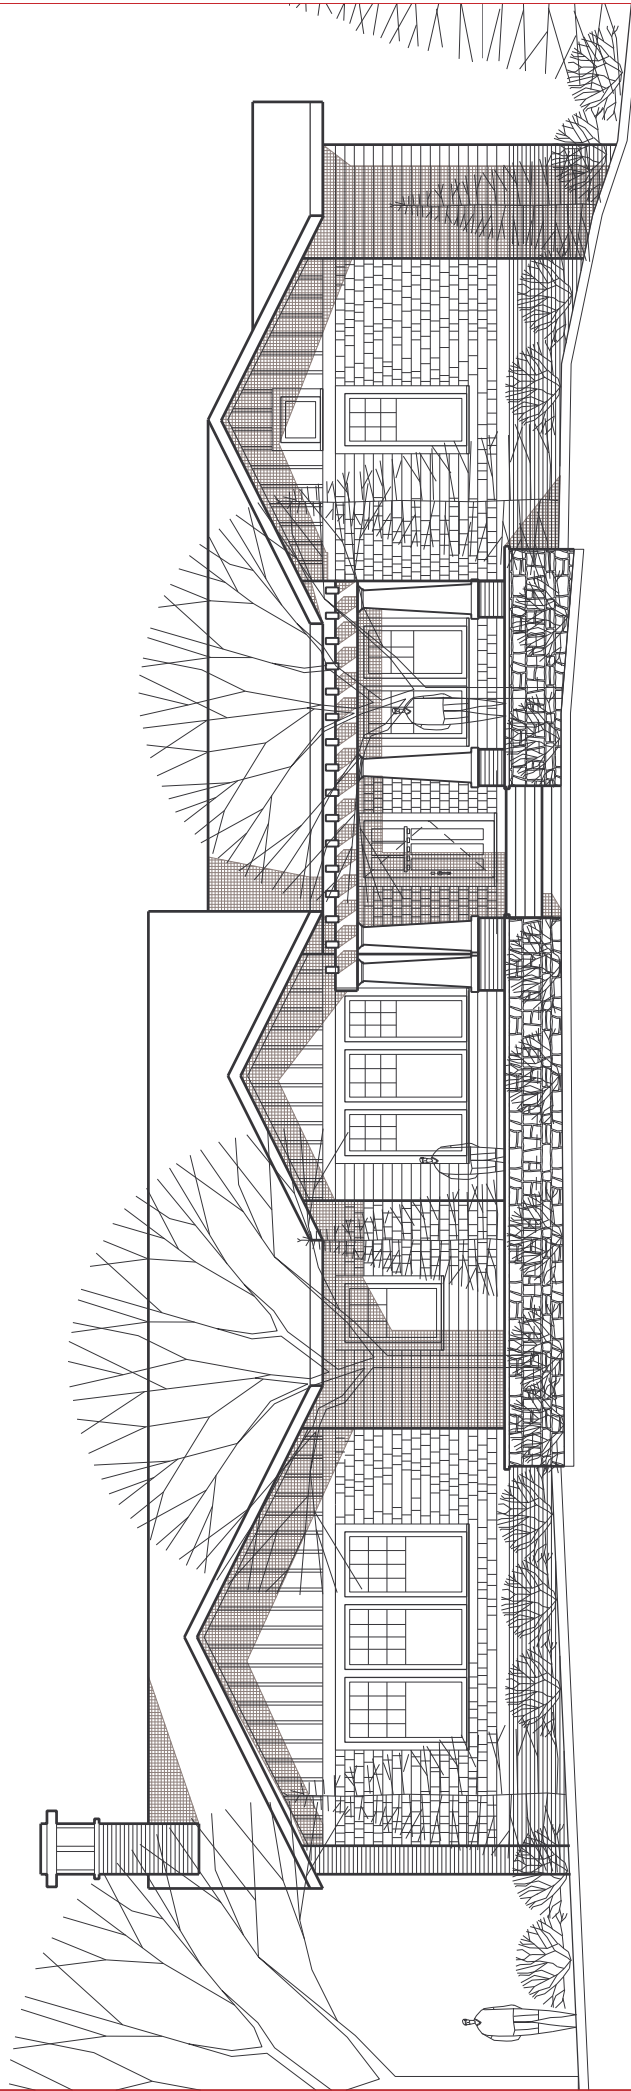

Lot Size: E2
 Type: Raised Ranch
 House Size: First-2,400 sf
 Bedrooms: First-1

First Floor

"Bougainvillea"

VILLAGE GARDENS
 Lincoln Nebraska
 www.villagegardenslincoln.com

Lot Size: E2
 Type: Raised Ranch
 House Size: First-2,400 sf
 Bedrooms: First-1

Tudor

"Bougainvillea"

VILLAGE GARDENS
 Lincoln Nebraska
www.villagegardenslincoln.com

Tudor

Lot Size: E2
Type: Raised Ranch
House Size: First-2,400 sf
Bedrooms: First-1

Arts & Crafts "Bougainvillea"

4 April 2005
© Copyright 2005
Village Gardens LLC in association with
Bahr Vermeer Haecker Architects & Studio 951

Spanish Mission

© Copyright 2005
Village Gardens LLC in association with
Bahr Vermeer Haecker Architects & Studio 951

First Floor

Tudor

Arts & Crafts

Lot Size: E2
 Type: Raised Ranch
 House Size: First-2,400 sf
 Bedrooms: First-1