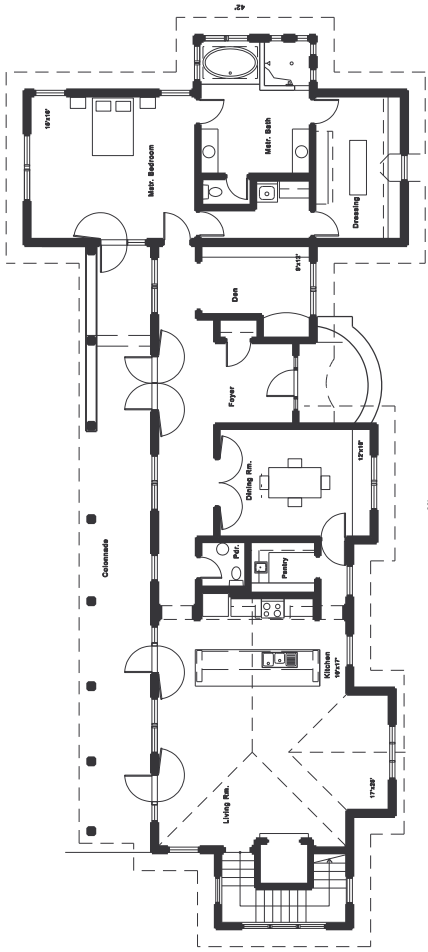

Lot Size: E2
 Type: Raised Ranch
 House Size: First-2,400 sf
 Bedrooms: First-1

First Floor

"Bougainvillea"

VILLAGE GARDENS
 Lincoln Nebraska
 www.villagegardenslincoln.com

Lot Size: E2
 Type: Raised Ranch
 House Size: First-2,400 sf
 Bedrooms: First-1

Tudor

"Bougainvillea"

VILLAGE GARDENS
 Lincoln Nebraska
www.villagegardenslincoln.com

Tudor

Lot Size: E2
Type: Raised Ranch
House Size: First-2,400 sf
Bedrooms: First-1

Arts & Crafts "Bougainvillea"

4 April 2005
© Copyright 2005
Village Gardens LLC in association with
Bahr Vermeer Haecker Architects & Studio 951

Spanish Mission

© Copyright 2005
Village Gardens LLC in association with
Bahr Vermeer Haecker Architects & Studio 951

First Floor

Tudor

Arts & Crafts

Lot Size: E2
 Type: Raised Ranch
 House Size: First-2,400 sf
 Bedrooms: First-1