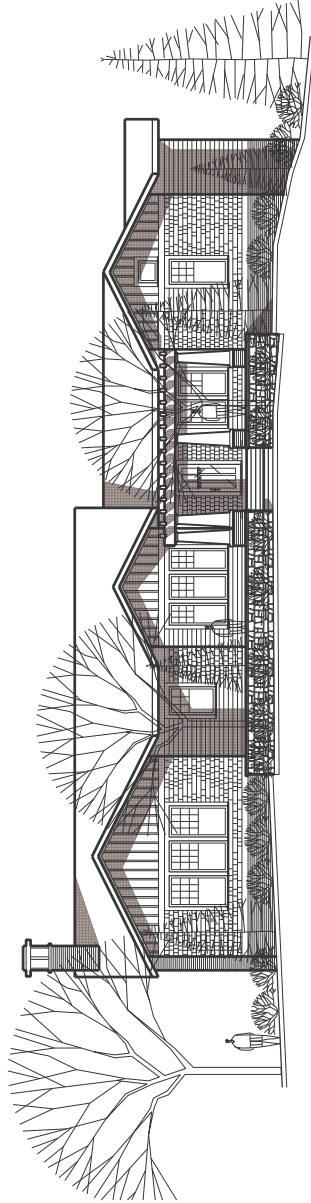

Lot Size: E2
 Type: Raised Ranch
 House Size: First-2,400 sf
 Bedrooms: First-1

First Floor

"Bougainvillea"

VILLAGE GARDENS
 Lincoln Nebraska
 www.villagegardenslincoln.com

Lot Size: E2
 Type: Raised Ranch
 House Size: First-2,400 sf
 Bedrooms: First-1

Tudor

"Bougainvillea"

VILLAGE GARDENS
 Lincoln Nebraska
www.villagegardenslincoln.com

Tudor

Lot Size: E2
Type: Raised Ranch
House Size: First-2,400 sf
Bedrooms: First-1

Arts & Crafts "Bougainvillea"

4 April 2005
© Copyright 2005
Village Gardens LLC in association with
Bahr Vermeer Haecker Architects & Studio 951

Spanish Mission

© Copyright 2005
Village Gardens LLC in association with
Bahr Vermeer Haecker Architects & Studio 951

First Floor

Tudor

Arts & Crafts

Lot Size: E2
 Type: Raised Ranch
 House Size: First-2,400 sf
 Bedrooms: First-1

"Bougainvillea"

4 April 2005

© Copyright 2005
 Village Gardens LLC in association with
 Bahr Vermeer Haecker Architects & Studio 951