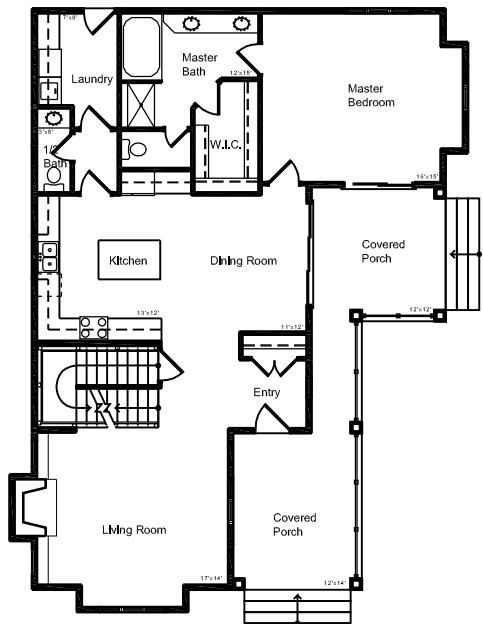

41'

54'

First Floor

- Lot Size: C or larger
- Type: 2 Storey
- House Size: First-1445 sf
- Upper-1030 sf
- Bedrooms: First- 1
- Upper-3

"Cedar"

4 April 2005

© Copyright 2005
 Village Gardens LLC in association with
 Bahr Vermeer Haecker Architects & Studio 951

Arts & Crafts

Lot Size: C or larger
 Type: 2 Storey
 House Size: First-1445 sf
 Upper-1030 sf
 Bedrooms: First- 1
 Upper-3

"Cedar"

4 April 2005

© Copyright 2005
 Village Gardens LLC in association with
 Bahr Vermeer Haecker Architects & Studio 951

VILLAGE GARDENS
 Lincoln Nebraska
www.villagegardenslincoln.com

First Floor

Upper Level

Arts & Crafts

Lot Size: C or larger
 Type: 2 Storey
 House Size: First-1445 sf
 Upper-1030 sf
 Bedrooms: First- 1
 Upper-3

"Cedar"

4 April 2005

© Copyright 2005
 Village Gardens LLC in association with
 Bahr Vermeer Haecker Architects & Studio 951

VILLAGE GARDENS
 Lincoln Nebraska
www.villagegardenslincoln.com

Lot Size: C or larger
 Type: 2 Storey
 House Size: First-1445 sf
 Upper-1030 sf
 Bedrooms: First- 1
 Upper-3