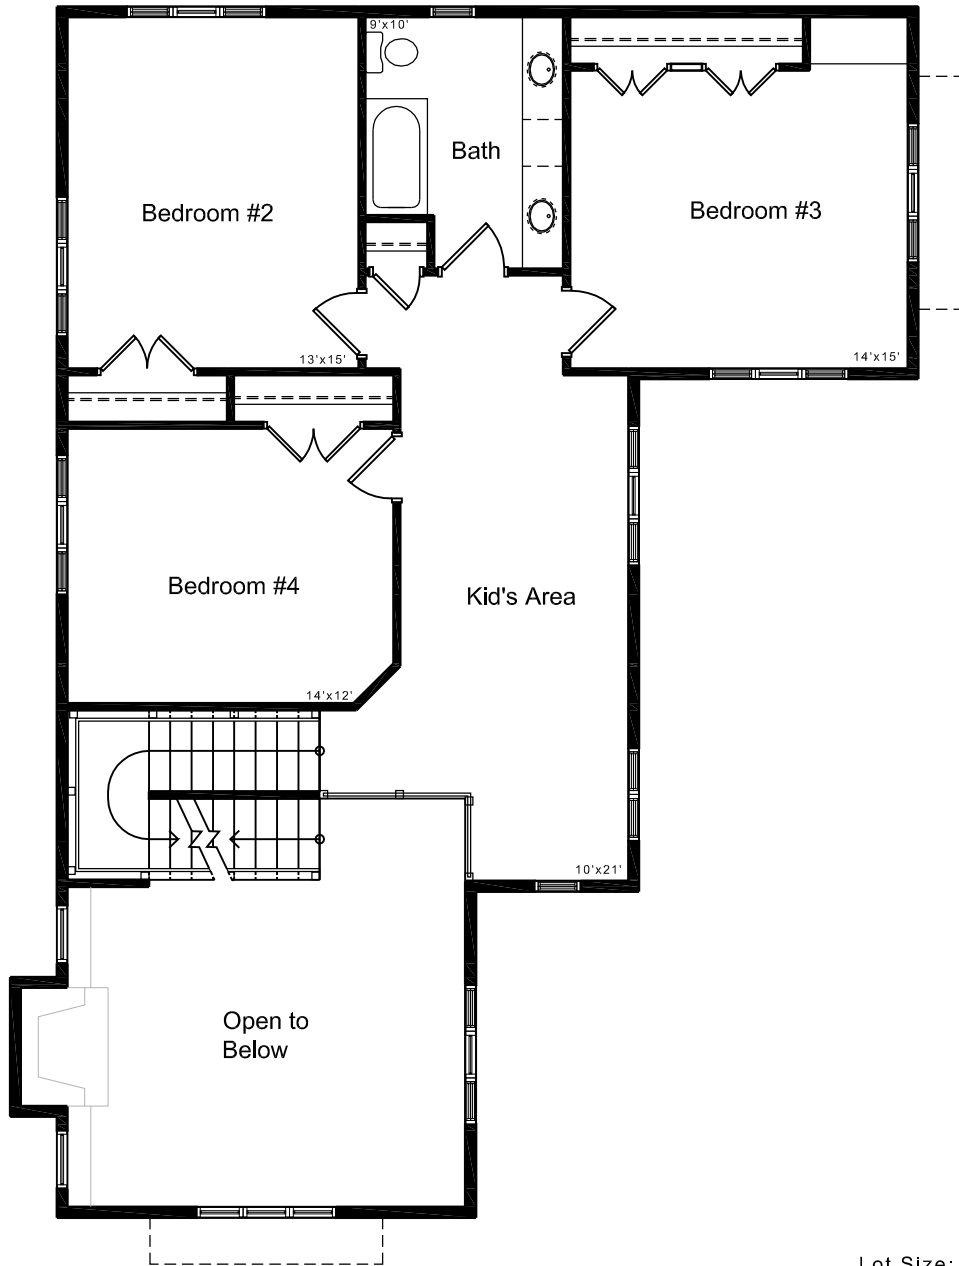

41'

54'

First Floor

- Lot Size: C or larger
- Type: 2 Storey
- House Size: First-1445 sf
- Upper-1030 sf
- Bedrooms: First- 1
- Upper-3

"Cedar"

4 April 2005

© Copyright 2005
 Village Gardens LLC in association with
 Bahr Vermeer Haecker Architects & Studio 951

Arts & Crafts

Lot Size: C or larger
 Type: 2 Storey
 House Size: First-1445 sf
 Upper-1030 sf
 Bedrooms: First- 1
 Upper-3

"Cedar"

4 April 2005

© Copyright 2005
 Village Gardens LLC in association with
 Bahr Vermeer Haecker Architects & Studio 951

VILLAGE GARDENS
 Lincoln Nebraska
www.villagegardenslincoln.com

First Floor

Upper Level

Arts & Crafts

Lot Size: C or larger
 Type: 2 Storey
 House Size: First-1445 sf
 Upper-1030 sf
 Bedrooms: First- 1
 Upper-3

"Cedar"

4 April 2005

© Copyright 2005
 Village Gardens LLC in association with
 Bahr Vermeer Haecker Architects & Studio 951

VILLAGE GARDENS
 Lincoln Nebraska
www.villagegardenslincoln.com

Lot Size: C or larger
 Type: 2 Storey
 House Size: First-1445 sf
 Upper-1030 sf
 Bedrooms: First- 1
 Upper-3