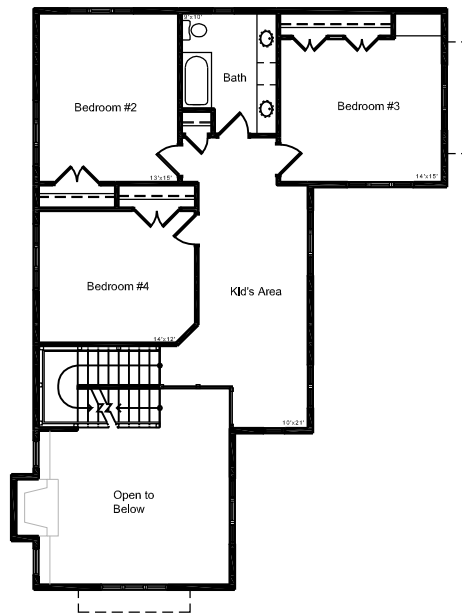

41'

54'

First Floor

- Lot Size: C or larger
- Type: 2 Storey
- House Size: First-1445 sf
- Upper-1030 sf
- Bedrooms: First- 1
- Upper-3

"Cedar"

4 April 2005

© Copyright 2005
 Village Gardens LLC in association with
 Bahr Vermeer Haecker Architects & Studio 951

Arts & Crafts

Lot Size: C or larger
 Type: 2 Storey
 House Size: First-1445 sf
 Upper-1030 sf
 Bedrooms: First- 1
 Upper-3

"Cedar"

4 April 2005

© Copyright 2005
 Village Gardens LLC in association with
 Bahr Vermeer Haecker Architects & Studio 951

VILLAGE GARDENS
 Lincoln Nebraska
www.villagegardenslincoln.com

First Floor

Upper Level

Arts & Crafts

Lot Size: C or larger
 Type: 2 Storey
 House Size: First-1445 sf
 Upper-1030 sf
 Bedrooms: First- 1
 Upper-3

"Cedar"

4 April 2005

© Copyright 2005
 Village Gardens LLC in association with
 Bahr Vermeer Haecker Architects & Studio 951

VILLAGE GARDENS
 Lincoln Nebraska
www.villagegardenslincoln.com

Lot Size: C or larger
 Type: 2 Storey
 House Size: First-1445 sf
 Upper-1030 sf
 Bedrooms: First- 1
 Upper-3