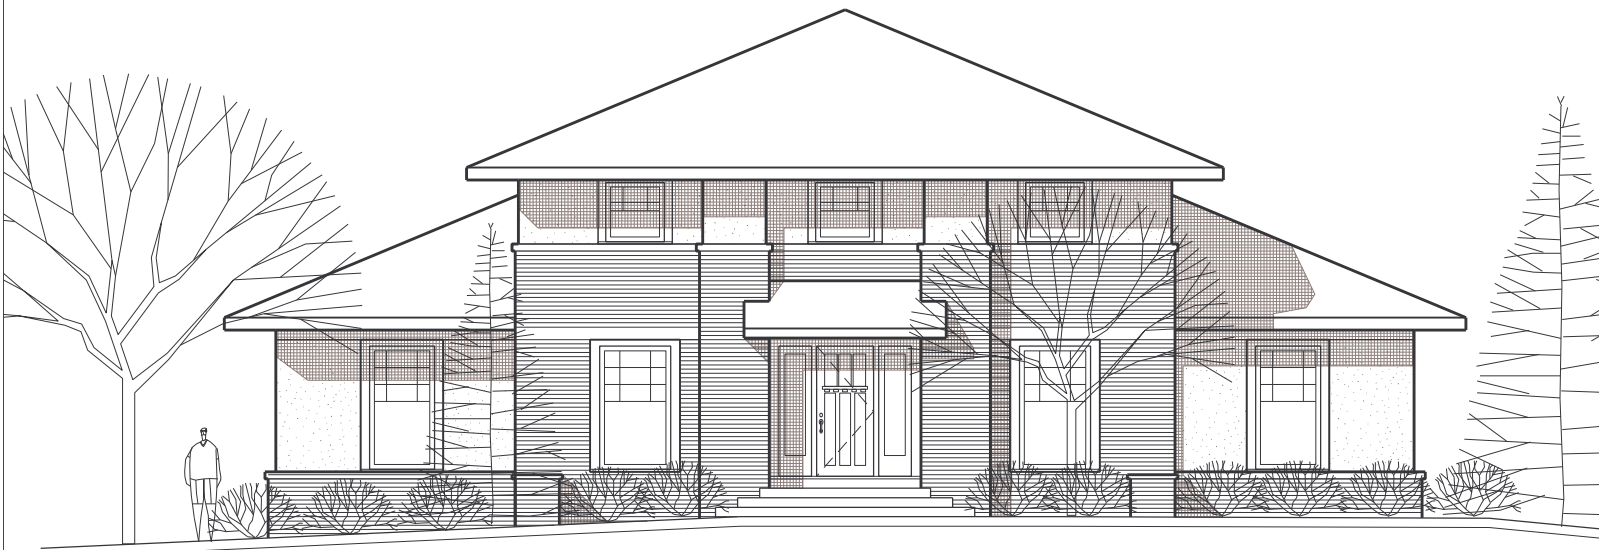

Lot Size: D2 and larger

Type: Raised Ranch

House Size: First-2,400 sf

Bedrooms: First-3

Arts & Crafts
"Chinkapin"

Note: Artist's Rendering may vary from presentation Floor Plan

4 April 2005

© Copyright 2005
 Village Gardens LLC in association with
 Bahr Vermeer Haecker Architects & Studio 951

VILLAGE GARDENS
 Lincoln Nebraska
www.villagegardenslincoln.com

Lot Size: D2 and larger
Type: Raised Ranch
House Size: First-2,400 sf

Bedrooms: First-3

Prairie
"Chinkapin"

4 April 2005

© Copyright 2005
 Village Gardens LLC in association with
 Bahr Vermeer Haecker Architects & Studio 951

VILLAGE GARDENS
 Lincoln Nebraska
www.villagegardenslincoln.com

International

Prairie

Arts & Crafts

Lot Size: D2 or larger
 Type: Raised Ranch
 House Size: 2400 sf
 Bedrooms: First- 3

"Chinkapin"

4 April 2005

© Copyright 2005
 Village Gardens LLC in association with
 Bahr Vermeer Haecker Architects & Studio 951

VILLAGE GARDENS
 Lincoln Nebraska
www.villagegardenslincoln.com

62'

Lot Size: D2 or larger
 Type: Raised Ranch
 House Size: 2400 sf