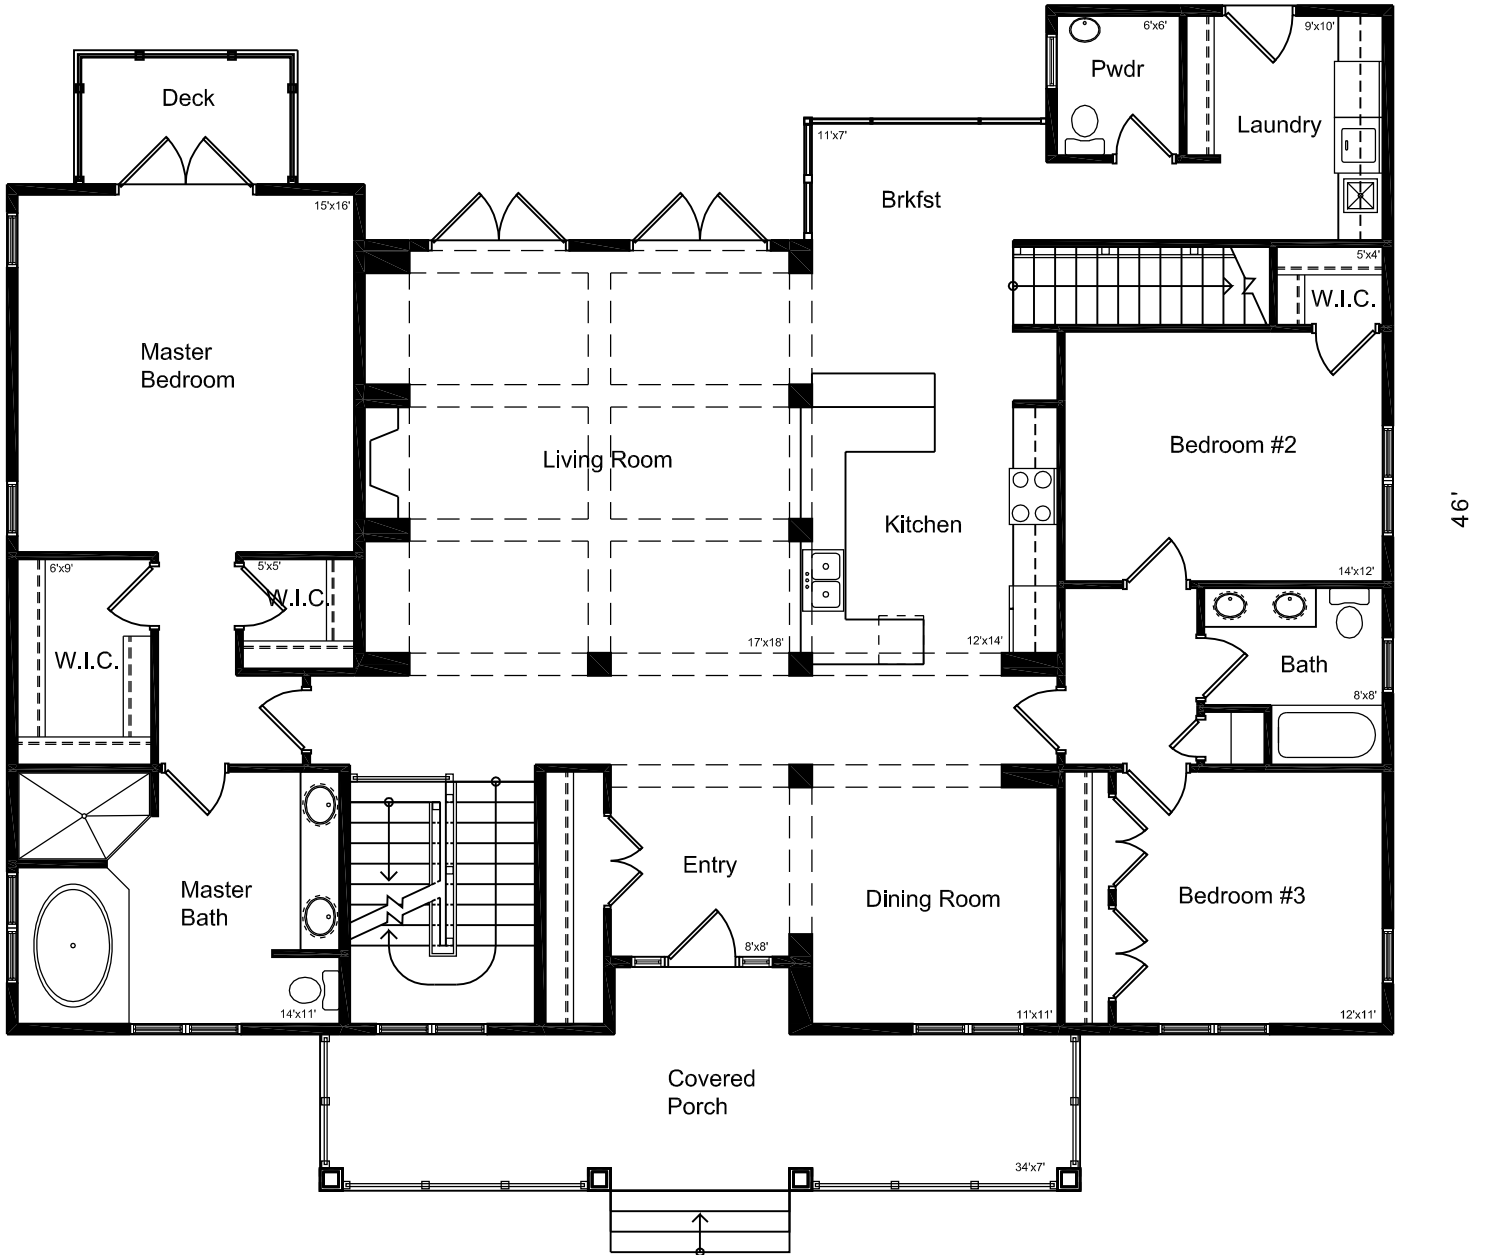

VILLAGE GARDENS
 Lincoln Nebraska
www.villagegardenslincoln.com

Lot Size: D2 and larger
Type: Raised Ranch
House Size: First-2,400 sf

Bedrooms: First-3

Prairie
"Chinkapin"

4 April 2005

© Copyright 2005
 Village Gardens LLC in association with
 Bahr Vermeer Haecker Architects & Studio 951

VILLAGE GARDENS
 Lincoln Nebraska
www.villagegardenslincoln.com

International

Prairie

Arts & Crafts

Lot Size: D2 or larger
 Type: Raised Ranch
 House Size: 2400 sf
 Bedrooms: First- 3

"Chinkapin"

4 April 2005

© Copyright 2005
 Village Gardens LLC in association with
 Bahr Vermeer Haecker Architects & Studio 951

VILLAGE GARDENS
 Lincoln Nebraska
www.villagegardenslincoln.com

62'

Lot Size: D2 or larger
 Type: Raised Ranch
 House Size: 2400 sf

Bedrooms: First- 3

First Floor

"Chinkapin"

4 April 2005

© Copyright 2005
 Village Gardens LLC in association with
 Bahr Vermeer Haecker Architects & Studio 951

Lot Size: D2 and larger
Type: Raised Ranch
House Size: First-2,400 sf