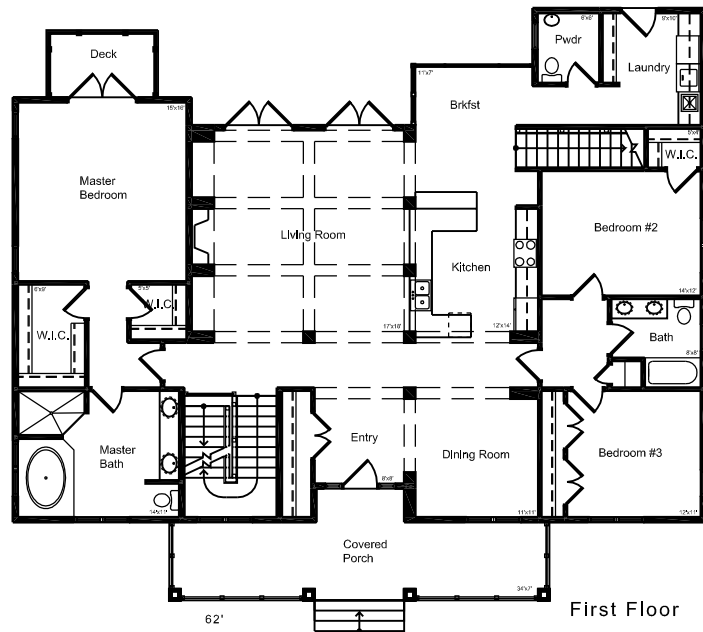

Lot Size: D2 and larger

Type: Raised Ranch

House Size: First-2,400 sf

Bedrooms: First-3

Arts & Crafts
"Chinkapin"

Note: Artist's Rendering may vary from presentation Floor Plan

4 April 2005

© Copyright 2005
 Village Gardens LLC in association with
 Bahr Vermeer Haecker Architects & Studio 951

VILLAGE GARDENS
 Lincoln Nebraska
www.villagegardenslincoln.com

Lot Size: D2 and larger
Type: Raised Ranch
House Size: First-2,400 sf

Bedrooms: First-3

Prairie
"Chinkapin"

4 April 2005

© Copyright 2005
 Village Gardens LLC in association with
 Bahr Vermeer Haecker Architects & Studio 951

VILLAGE GARDENS
 Lincoln Nebraska
www.villagegardenslincoln.com

International

Prairie

Arts & Crafts

Lot Size: D2 or larger
 Type: Raised Ranch
 House Size: 2400 sf
 Bedrooms: First- 3

"Chinkapin"

4 April 2005

© Copyright 2005
 Village Gardens LLC in association with
 Bahr Vermeer Haecker Architects & Studio 951

VILLAGE GARDENS
 Lincoln Nebraska
www.villagegardenslincoln.com

62'

Lot Size: D2 or larger
 Type: Raised Ranch
 House Size: 2400 sf