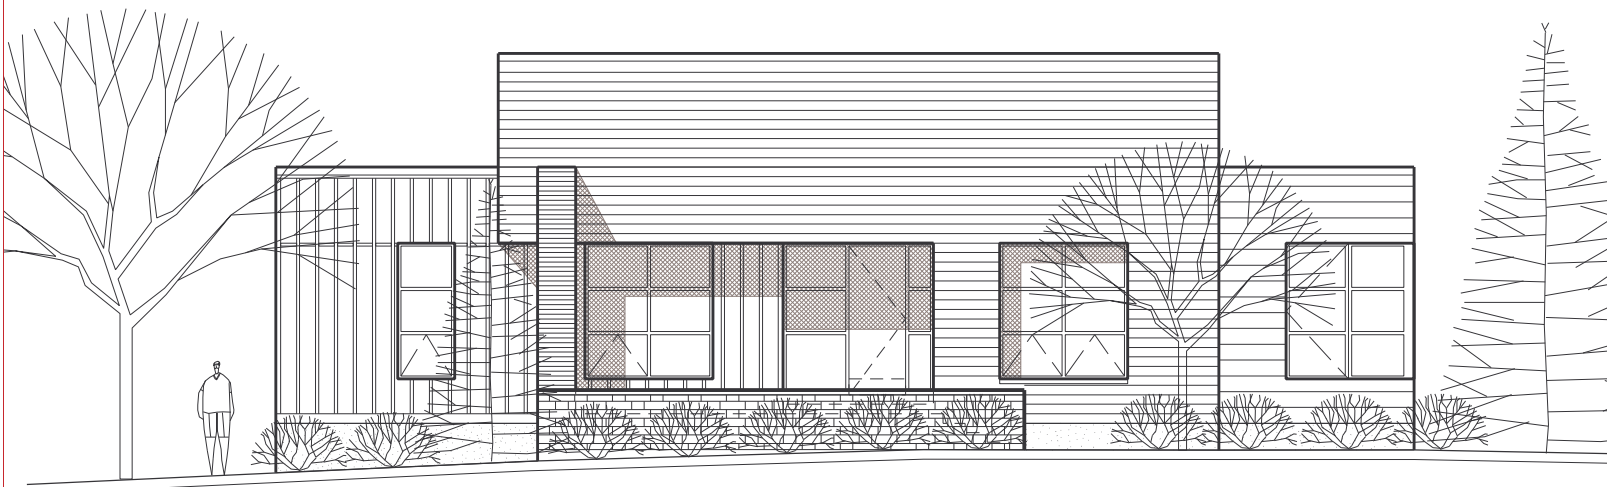

VILLAGE GARDENS
 Lincoln Nebraska
www.villagegardenslincoln.com

International

Prairie

Arts & Crafts

Lot Size: D2 or larger
 Type: Raised Ranch
 House Size: 2400 sf
 Bedrooms: First- 3

"Chinkapin"

4 April 2005

© Copyright 2005
 Village Gardens LLC in association with
 Bahr Vermeer Haecker Architects & Studio 951

VILLAGE GARDENS
 Lincoln Nebraska
www.villagegardenslincoln.com

62'

Lot Size: D2 or larger
 Type: Raised Ranch
 House Size: 2400 sf

Bedrooms: First- 3

First Floor

"Chinkapin"

4 April 2005

© Copyright 2005
 Village Gardens LLC in association with
 Bahr Vermeer Haecker Architects & Studio 951

Lot Size: D2 and larger
Type: Raised Ranch
House Size: First-2,400 sf

Bedrooms: First-3

International "Chinkapin"

4 April 2005

© Copyright 2005
 Village Gardens LLC in association with
 Bahr Vermeer Haecker Architects & Studio 951

VILLAGE GARDENS
 Lincoln Nebraska
www.villagegardenslincoln.com