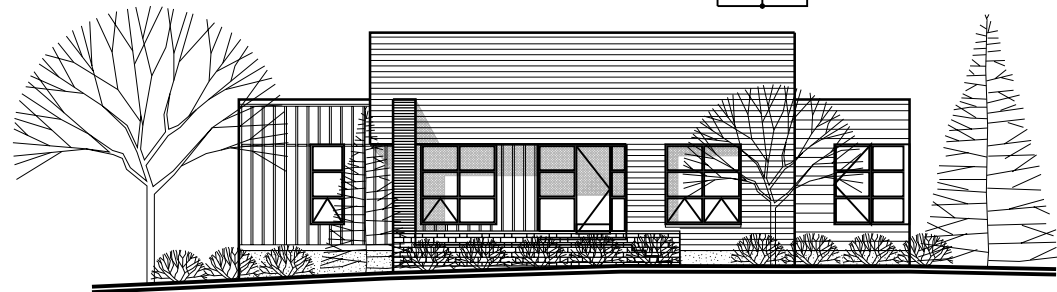

Lot Size: D2 and larger

Type: Raised Ranch

House Size: First-2,400 sf

Bedrooms: First-3

Arts & Crafts
"Chinkapin"

Note: Artist's Rendering may vary from presentation Floor Plan

4 April 2005

© Copyright 2005
 Village Gardens LLC in association with
 Bahr Vermeer Haecker Architects & Studio 951

VILLAGE GARDENS
 Lincoln Nebraska
www.villagegardenslincoln.com

Lot Size: D2 and larger
Type: Raised Ranch
House Size: First-2,400 sf

Bedrooms: First-3

Prairie
"Chinkapin"

4 April 2005

© Copyright 2005
 Village Gardens LLC in association with
 Bahr Vermeer Haecker Architects & Studio 951

VILLAGE GARDENS
 Lincoln Nebraska
www.villagegardenslincoln.com

International

Prairie

Arts & Crafts

Lot Size: D2 or larger
 Type: Raised Ranch
 House Size: 2400 sf
 Bedrooms: First- 3

"Chinkapin"

4 April 2005

© Copyright 2005
 Village Gardens LLC in association with
 Bahr Vermeer Haecker Architects & Studio 951

VILLAGE GARDENS
 Lincoln Nebraska
www.villagegardenslincoln.com

62'

Lot Size: D2 or larger
 Type: Raised Ranch
 House Size: 2400 sf