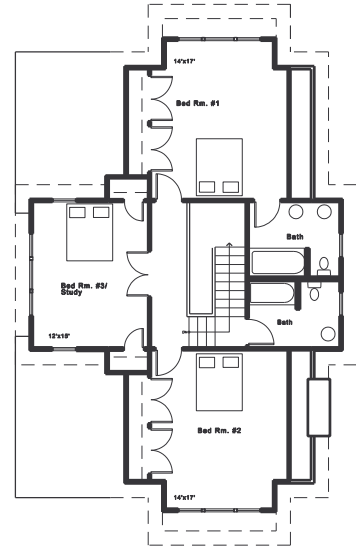

Lot Size: C2 and larger
 Type: 2 Storey
 House Size: First-1,200 sf
 Upper-1,000 sf
 Bedrooms: Upper-3

Italianate
 "Dogwood"
 0 5 10 20

4 April 2005

© Copyright 2005
 Village Gardens LLC in association with
 Bahr Vermeer Haecker Architects & Studio 951

VILLAGE GARDENS
 Lincoln Nebraska
www.villagegardenslincoln.com

studio
951
 studio951.net

BAHR VERMEER HAECKER

 Architects
www.bvh.com

First Floor

Upper Level

Italianate

Tudor

Lot Size: C2 and larger
 Type: 2 Storey
 House Size: First-1,200 sf
 Upper-1,000 sf
 Bedrooms: Upper-3

"Dogwood"

4 April 2005

© Copyright 2005
 Village Gardens LLC in association with
 Bahr Vermeer Haecker Architects & Studio 951

Lot Size: C2 and larger
 Type: 2 Storey
 House Size: First-1,200 sf
 Upper-1,000 sf
 Bedrooms: Upper-3

Upper Level
 "Dogwood"
 0 5 10 20

4 April 2005

© Copyright 2005
 Village Gardens LLC in association with
 Bahr Vermeer Haecker Architects & Studio 951