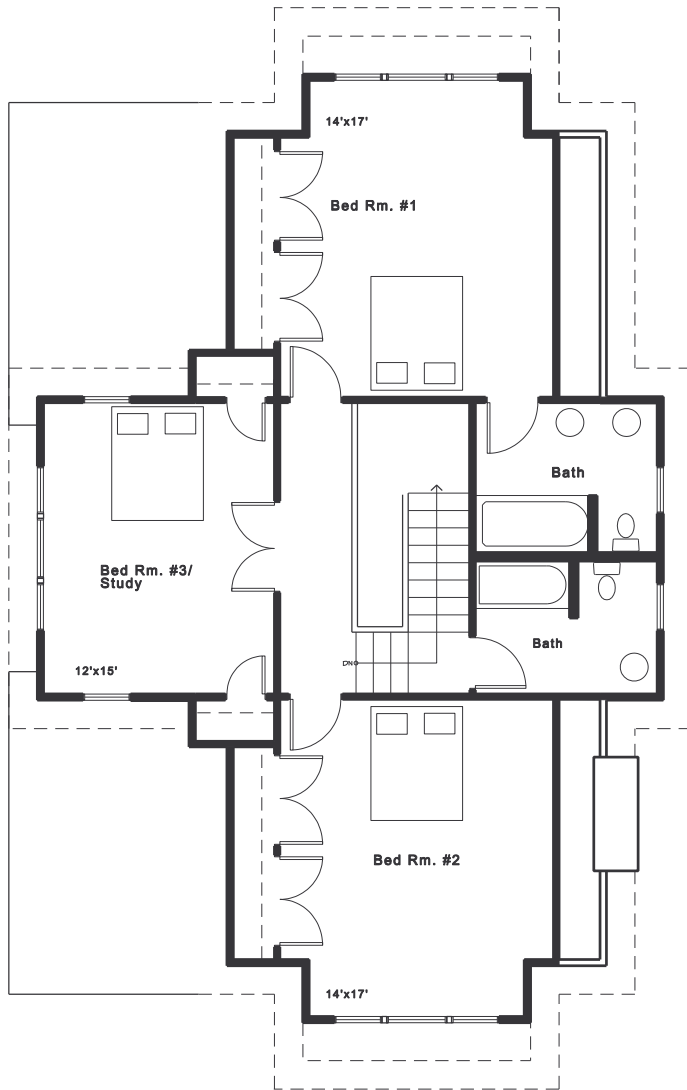

Lot Size: C2 and larger
 Type: 2 Storey
 House Size: First-1,200 sf
 Upper-1,000 sf
 Bedrooms: Upper-3

Italianate
 "Dogwood"
 0 5 10 20

4 April 2005

© Copyright 2005
 Village Gardens LLC in association with
 Bahr Vermeer Haecker Architects & Studio 951

VILLAGE GARDENS
 Lincoln Nebraska
www.villagegardenslincoln.com

studio
951
 studio951.net

BAHR VERMEER HAECKER

 Architects
www.bvh.com

First Floor

Upper Level

Italianate

Tudor

Lot Size: C2 and larger
 Type: 2 Storey
 House Size: First-1,200 sf
 Upper-1,000 sf
 Bedrooms: Upper-3

"Dogwood"

4 April 2005

© Copyright 2005
 Village Gardens LLC in association with
 Bahr Vermeer Haecker Architects & Studio 951

Lot Size: C2 and larger
 Type: 2 Storey
 House Size: First-1,200 sf
 Upper-1,000 sf
 Bedrooms: Upper-3

Upper Level
 "Dogwood"
 0 5 10 20

4 April 2005

© Copyright 2005
 Village Gardens LLC in association with
 Bahr Vermeer Haecker Architects & Studio 951