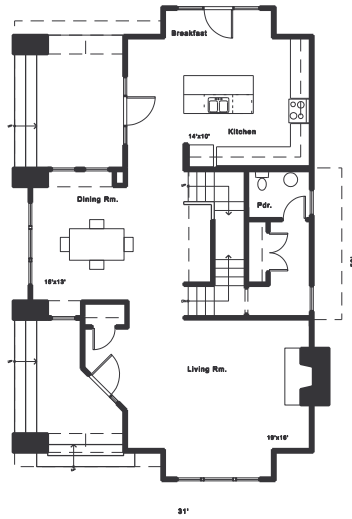

VILLAGE GARDENS
 Lincoln Nebraska
www.villagegardenslincoln.com

studio
951
 studio951.net

BAHR VERMEER HAECKER

 Architects
www.bvh.com

Lot Size: C2 and larger
Type: 2 Storey
House Size: First-1,200 sf
 Upper-1,000 sf
Bedrooms: Upper-3

Lot Size: C2 and larger
 Type: 2 Storey
 House Size: First-1,200 sf
 Upper-1,000 sf
 Bedrooms: Upper-3

Italianate
 "Dogwood"
 0 5 10 20

4 April 2005

© Copyright 2005
 Village Gardens LLC in association with
 Bahr Vermeer Haecker Architects & Studio 951

VILLAGE GARDENS
 Lincoln Nebraska
www.villagegardenslincoln.com

studio
951
 studio951.net

BAHR VERMEER HAECKER

 Architects
www.bvh.com

First Floor

Upper Level

Italianate

Tudor

Lot Size: C2 and larger
 Type: 2 Storey
 House Size: First-1,200 sf
 Upper-1,000 sf
 Bedrooms: Upper-3

"Dogwood"

4 April 2005

© Copyright 2005
 Village Gardens LLC in association with
 Bahr Vermeer Haecker Architects & Studio 951