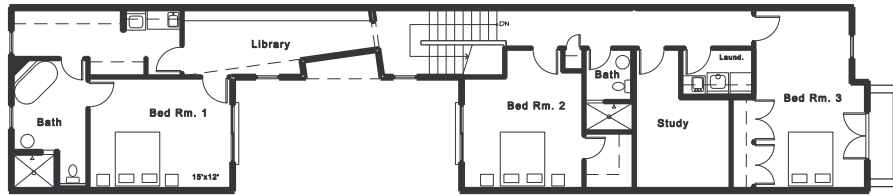

Tudor (3 units)

Lot Size: A
Type: 2 Storey
House Size: First-980 sf
 Upper-1,400 sf
Bedrooms: Upper-3

"Linden"

23 June 2005

© Copyright 2005
 Village Gardens LLC in association with
 Bahr Vermeer Haecker Architects & Studio 951

VILLAGE GARDENS
 Lincoln Nebraska
www.villagegardenslincoln.com

First Floor

Upper Level

Tudor (3 units)

Lot Size: A
 Type: 2 Storey
 House Size: First-980 sf
 Upper-1,400 sf
 Bedrooms: Upper-3

"Linden"

23 June 2005

© Copyright 2005
 Village Gardens LLC in association with
 Bahr Vermeer Haecker Architects & Studio 951

First Floor

Upper Level

Lot Size: A
 Type: 2 Storey
 House Size: First-980 sf
 Upper-1,400 sf
 Bedrooms: Upper-3