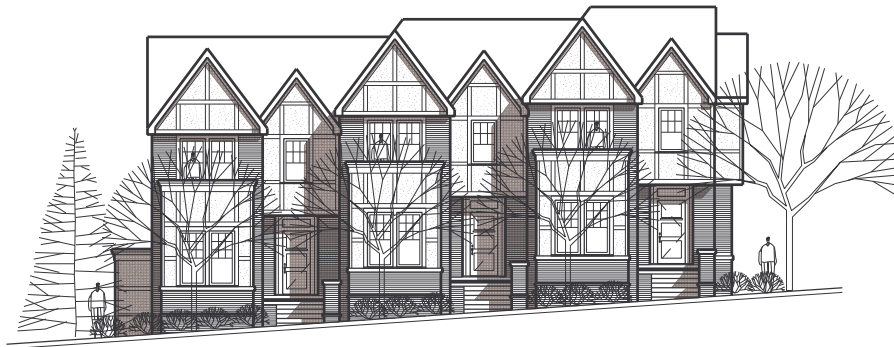

Tudor (3 units)

Lot Size: A
Type: 2 Storey
House Size: First-980 sf
 Upper-1,400 sf
Bedrooms: Upper-3

"Linden"

23 June 2005

© Copyright 2005
 Village Gardens LLC in association with
 Bahr Vermeer Haecker Architects & Studio 951

VILLAGE GARDENS
 Lincoln Nebraska
www.villagegardenslincoln.com

First Floor

Upper Level

Tudor (3 units)

Lot Size: A
 Type: 2 Storey
 House Size: First-980 sf
 Upper-1,400 sf
 Bedrooms: Upper-3

"Linden"

23 June 2005

© Copyright 2005
 Village Gardens LLC in association with
 Bahr Vermeer Haecker Architects & Studio 951

First Floor

Upper Level

Lot Size: A
 Type: 2 Storey
 House Size: First-980 sf
 Upper-1,400 sf
 Bedrooms: Upper-3