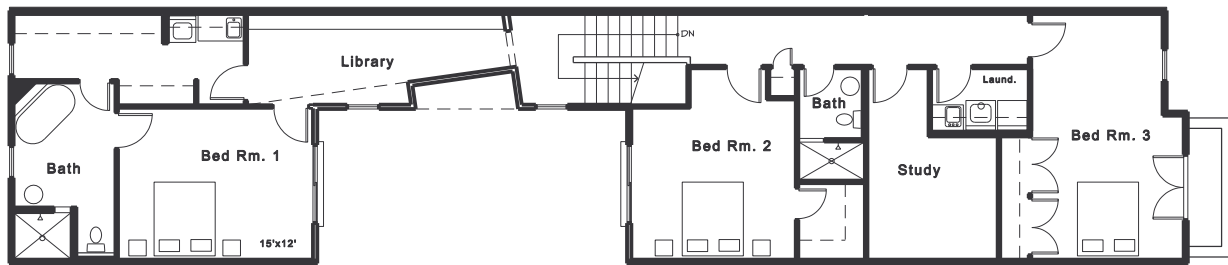

Tudor (3 units)

Lot Size: A
Type: 2 Storey
House Size: First-980 sf
 Upper-1,400 sf
Bedrooms: Upper-3

"Linden"

23 June 2005

© Copyright 2005
 Village Gardens LLC in association with
 Bahr Vermeer Haecker Architects & Studio 951

VILLAGE GARDENS
 Lincoln Nebraska
www.villagegardenslincoln.com

First Floor

Upper Level

Tudor (3 units)

Lot Size: A
 Type: 2 Storey
 House Size: First-980 sf
 Upper-1,400 sf
 Bedrooms: Upper-3

"Linden"

23 June 2005

© Copyright 2005
 Village Gardens LLC in association with
 Bahr Vermeer Haecker Architects & Studio 951

First Floor

Upper Level

Lot Size: A
 Type: 2 Storey
 House Size: First-980 sf
 Upper-1,400 sf
 Bedrooms: Upper-3