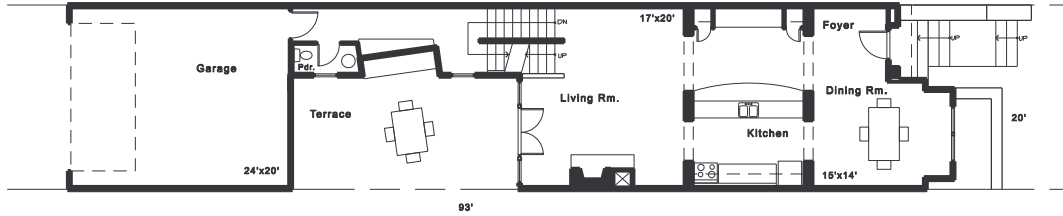

Tudor (3 units)

Lot Size: A
Type: 2 Storey
House Size: First-980 sf
 Upper-1,400 sf
Bedrooms: Upper-3

"Linden"

23 June 2005

© Copyright 2005
 Village Gardens LLC in association with
 Bahr Vermeer Haecker Architects & Studio 951

VILLAGE GARDENS
 Lincoln Nebraska
www.villagegardenslincoln.com

First Floor

Upper Level

Tudor (3 units)

Lot Size: A
 Type: 2 Storey
 House Size: First-980 sf
 Upper-1,400 sf
 Bedrooms: Upper-3

"Linden"

23 June 2005

© Copyright 2005
 Village Gardens LLC in association with
 Bahr Vermeer Haecker Architects & Studio 951

First Floor

Upper Level

Lot Size: A
 Type: 2 Storey
 House Size: First-980 sf
 Upper-1,400 sf
 Bedrooms: Upper-3