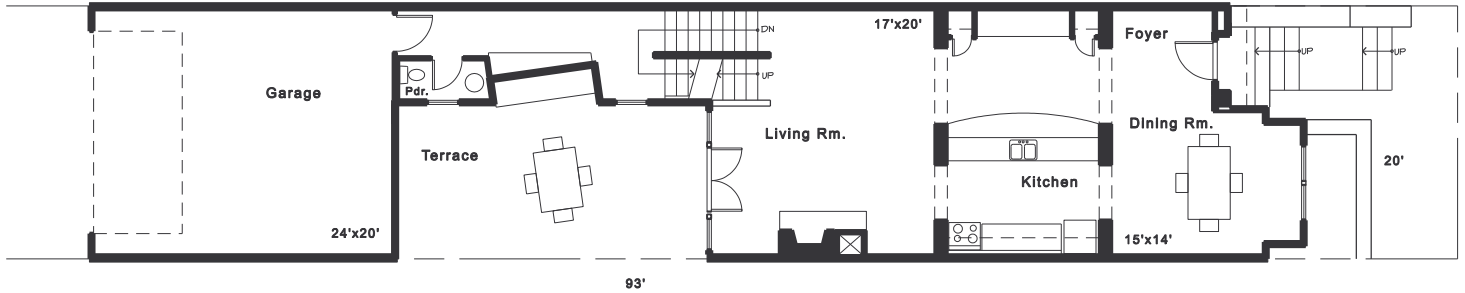

Tudor (3 units)

Lot Size: A
Type: 2 Storey
House Size: First-980 sf
 Upper-1,400 sf
Bedrooms: Upper-3

"Linden"

23 June 2005

© Copyright 2005
 Village Gardens LLC in association with
 Bahr Vermeer Haecker Architects & Studio 951

VILLAGE GARDENS
 Lincoln Nebraska
www.villagegardenslincoln.com

First Floor

Upper Level

Tudor (3 units)

Lot Size: A
 Type: 2 Storey
 House Size: First-980 sf
 Upper-1,400 sf
 Bedrooms: Upper-3

"Linden"

23 June 2005

© Copyright 2005
 Village Gardens LLC in association with
 Bahr Vermeer Haecker Architects & Studio 951

First Floor

Upper Level

Lot Size: A
 Type: 2 Storey
 House Size: First-980 sf
 Upper-1,400 sf
 Bedrooms: Upper-3