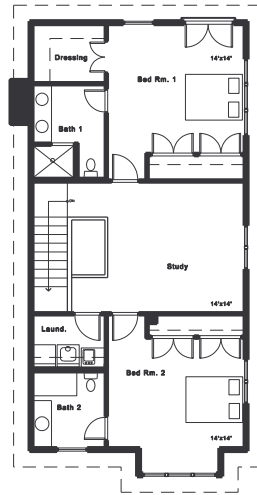

First Floor

Upper Level

Arts & Crafts

Italianate 2

Queen Anne

Italianate 1

Tudor

Lot Size: C1 and larger
 Type: 2 Storey
 House Size: First-1,100 sf
 Upper-850 sf
 Bedrooms: Upper-2

BAHR VERMEER HAECKER

 Architects
www.bvh.com

Lot Size: C1 and larger
Type: 2 Storey
House Size: First-1,100 sf
 Upper-850 sf
Bedrooms: Upper-2

Tudor
"Magnolia"

4 April 2005

© Copyright 2005
 Village Gardens LLC in association with
 Bahr Vermeer Haecker Architects & Studio 951

VILLAGE GARDENS
 Lincoln Nebraska
www.villagegardenslincoln.com

Lot Size: C1 and larger
Type: 2 Storey
House Size: First-1,100 sf
 Upper-850 sf
Bedrooms: Upper-2

Italianate 2
"Magnolia"

Note: Artist's Rendering may vary from presentation Floor Plan

VILLAGE GARDENS
 Lincoln Nebraska
www.villagegardenslincoln.com

Lot Size: C1 and larger
 Type: 2 Storey
 House Size: First-1,100 sf
 Upper-850 sf
 Bedrooms: Upper-2

First Floor
"Magnolia"
 0 5 10 20

4 April 2005