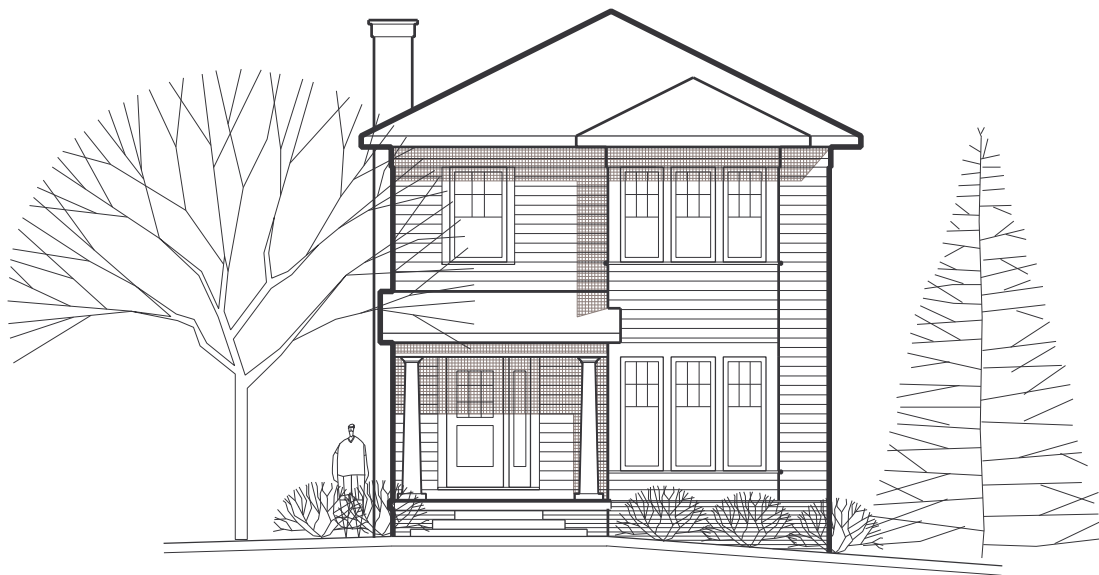

Lot Size: C1 and larger
Type: 2 Storey
House Size: First-1,100 sf
Upper-850 sf
Bedrooms: Upper-2

Italianate 1
"Magnolia"

4 April 2005

© Copyright 2005
Village Gardens LLC in association with
Bahr Vermeer Haecker Architects & Studio 951

VILLAGE GARDENS
Lincoln Nebraska
www.villagegardenslincoln.com