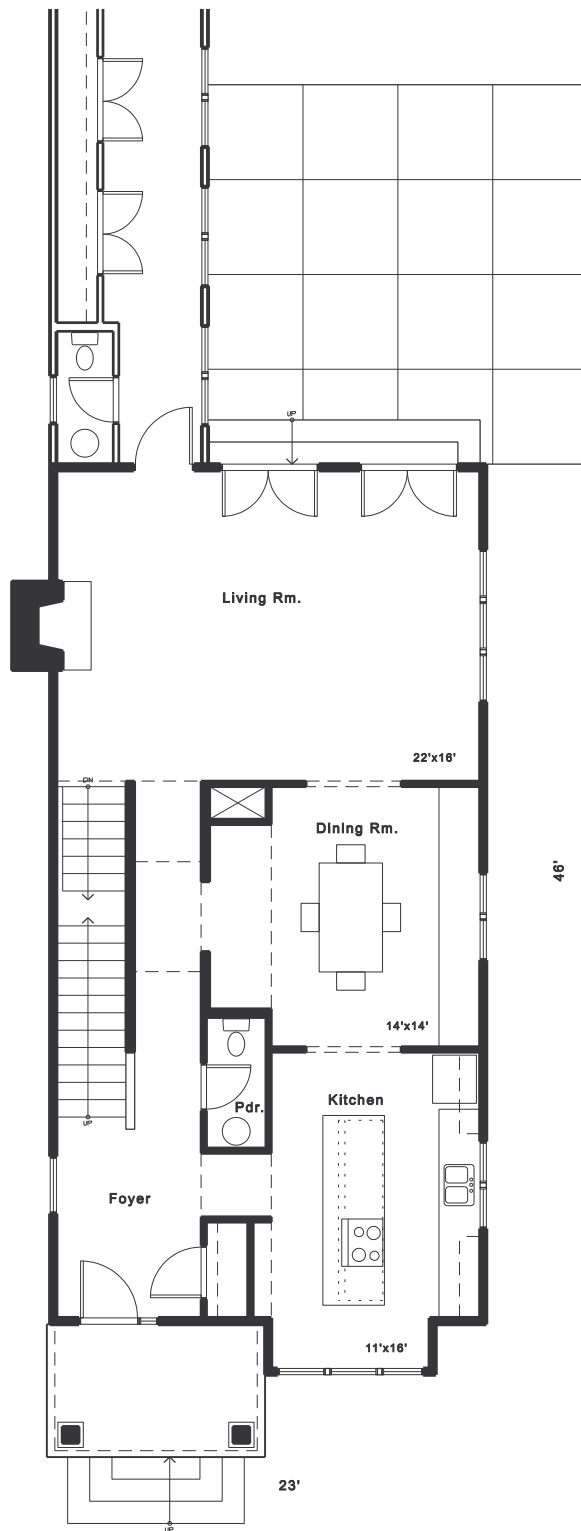

First Floor

Upper Level

Arts & Crafts

Italianate 2

Queen Anne

Italianate 1

Tudor

Lot Size: C1 and larger
 Type: 2 Storey
 House Size: First-1,100 sf
 Upper-850 sf
 Bedrooms: Upper-2

Lot Size: C1 and larger
Type: 2 Storey
House Size: First-1,100 sf
 Upper-850 sf
Bedrooms: Upper-2

Arts & Crafts
"Magnolia"

4 April 2005

© Copyright 2005
 Village Gardens LLC in association with
 Bahr Vermeer Haecker Architects & Studio 951

VILLAGE GARDENS
 Lincoln Nebraska
www.villagegardenslincoln.com

Lot Size: C1 and larger
 Type: 2 Storey
 House Size: First-1,100 sf
 Upper-850 sf
 Bedrooms: Upper-2

Upper Level
"Magnolia"

4 April 2005

© Copyright 2005
 Village Gardens LLC in association with
 Bahr Vermeer Haecker Architects & Studio 951

VILLAGE GARDENS
 Lincoln Nebraska
www.villagegardenslincoln.com

Lot Size: C1 and larger
 Type: 2 Storey
 House Size: First-1,100 sf
 Upper-850 sf
 Bedrooms: Upper-2

First Floor
"Magnolia"
 0 5 10 20

4 April 2005