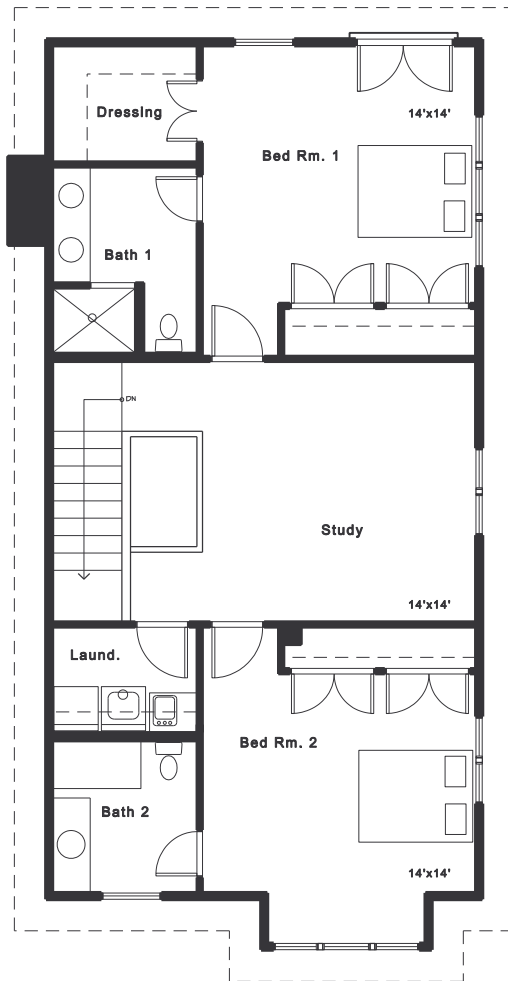

Lot Size: C1 and larger
Type: 2 Storey
House Size: First-1,100 sf
 Upper-850 sf
Bedrooms: Upper-2

Arts & Crafts
"Magnolia"

4 April 2005

© Copyright 2005
 Village Gardens LLC in association with
 Bahr Vermeer Haecker Architects & Studio 951

VILLAGE GARDENS
 Lincoln Nebraska
www.villagegardenslincoln.com

Lot Size: C1 and larger
 Type: 2 Storey
 House Size: First-1,100 sf
 Upper-850 sf
 Bedrooms: Upper-2

Upper Level
"Magnolia"

4 April 2005

© Copyright 2005
 Village Gardens LLC in association with
 Bahr Vermeer Haecker Architects & Studio 951

VILLAGE GARDENS
 Lincoln Nebraska
www.villagegardenslincoln.com

Lot Size: C1 and larger
 Type: 2 Storey
 House Size: First-1,100 sf
 Upper-850 sf
 Bedrooms: Upper-2

First Floor
"Magnolia"
 0 5 10 20

4 April 2005