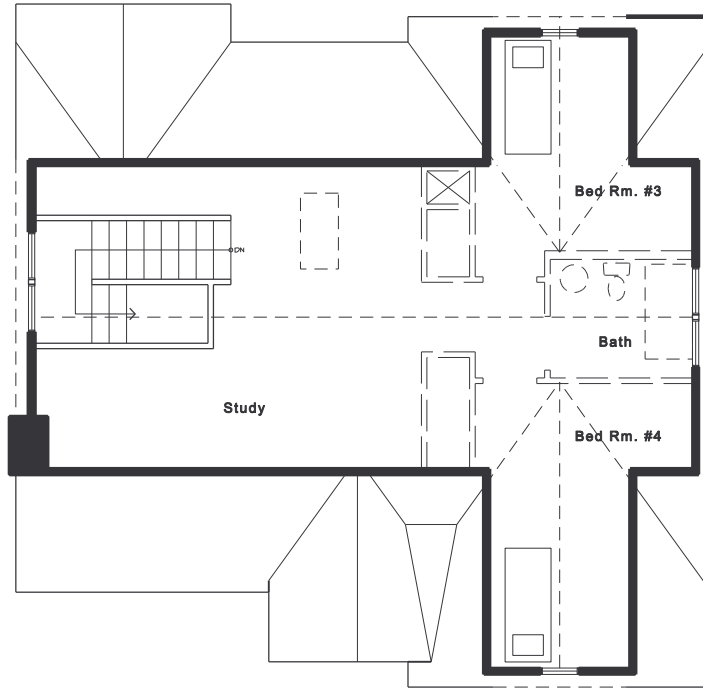

"Oleander"

4 April 2005

© Copyright 2005  
 Village Gardens LLC in association with  
 Bahr Vermeer Haecker Architects & Studio 951

Lot Size: C1 and larger  
 Type: Storey & 1/2  
 House Size: First-1100 sf  
 Upper-850 sf  
 Bedrooms: First- 2  
 Upper-2 (optional)

Cottage  
**"Oleander"**  
 0 5 10 20

Note: Elevation may vary from  
 Floor Plan in Artist's Rendering  
 4 April 2005

© Copyright 2005  
 Village Gardens LLC in association with  
 Bahr Vermeer Haecker Architects & Studio 951

Lot Size: C1 and larger  
 Type: Storey & 1/2  
 House Size: First-1100 sf  
 Upper-850 sf  
 Bedrooms: First- 2  
 Upper-2 (optional)