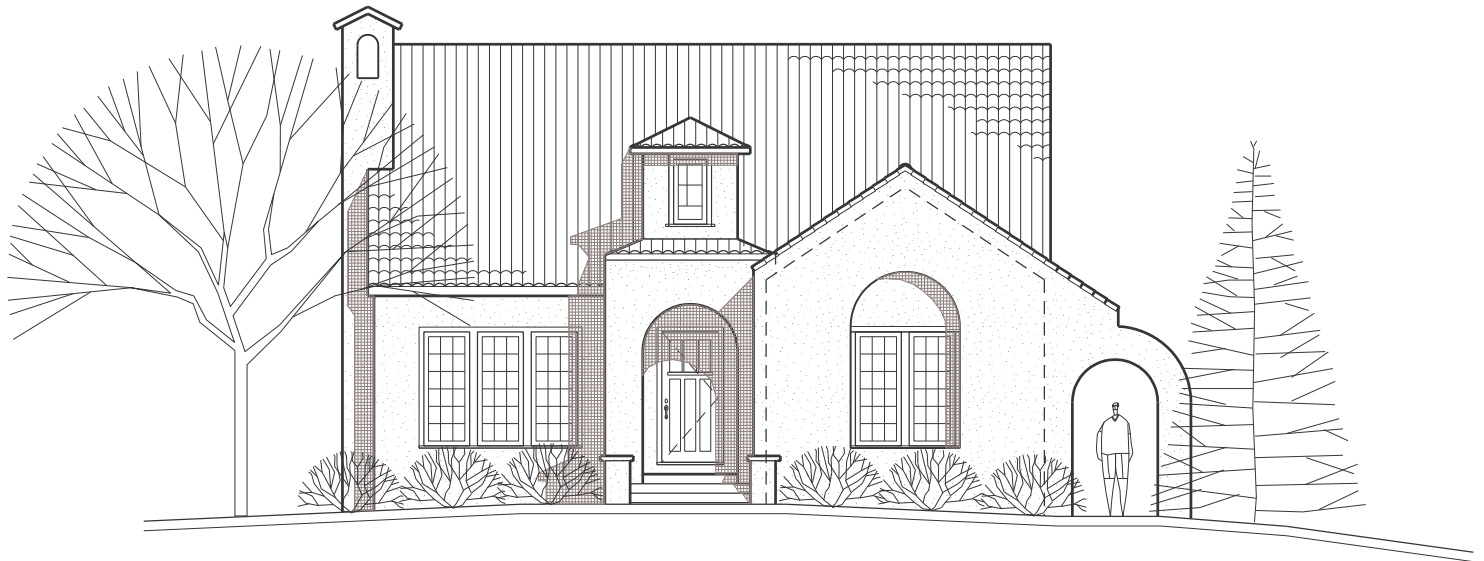

Lot Size: C1 and larger  
 Type: Storey & 1/2  
 House Size: First-1100 sf  
 Upper-850 sf  
 Bedrooms: First- 2  
 Upper-2 (optional)

## First Floor "Oleander"

4 April 2005

© Copyright 2005  
 Village Gardens LLC in association with  
 Bahr Vermeer Haecker Architects & Studio 951

  
**VILLAGE GARDENS**  
 Lincoln Nebraska  
[www.villagegardenslincoln.com](http://www.villagegardenslincoln.com)

**Lot Size:** C1 and larger  
**Type:** Storey & 1/2  
**House Size:** First-1100 sf  
 Upper-850 sf  
**Bedrooms:** First- 2  
 Upper-2 (optional)