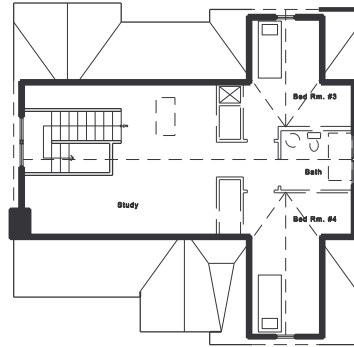

**VILLAGE GARDENS**  
 Lincoln Nebraska  
[www.villagegardenslincoln.com](http://www.villagegardenslincoln.com)

**Lot Size:** C1 and larger  
**Type:** Storey & 1/2  
**House Size:** First-1100 sf  
 Upper-850 sf  
**Bedrooms:** First- 2  
 Upper-2 (optional)

## Arts & Crafts "Oleander"

Note: Elevation may vary from  
 Floor Plan in Artist's Rendering  
 4 April 2005

© Copyright 2005  
 Village Gardens LLC in association with  
 Bahr Vermeer Haecker Architects & Studio 951

**VILLAGE GARDENS**  
 Lincoln Nebraska  
[www.villagegardenslincoln.com](http://www.villagegardenslincoln.com)

First Floor

Upper Level

Arts & Crafts

Spanish Mission

Cottage

International

**Lot Size:** C1 and larger  
**Type:** Storey & 1/2  
**House Size:** First-1100 sf  
 Upper-850 sf  
**Bedrooms:** First- 2  
 Upper-2 (optional)

"Oleander"

4 April 2005

© Copyright 2005  
 Village Gardens LLC in association with  
 Bahr Vermeer Haecker Architects & Studio 951

Lot Size: C1 and larger  
 Type: Storey & 1/2  
 House Size: First-1100 sf  
 Upper-850 sf  
 Bedrooms: First- 2  
 Upper-2 (optional)