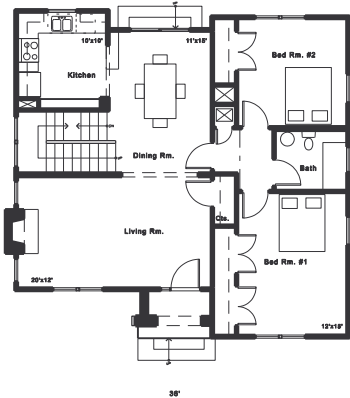

**VILLAGE GARDENS**  
 Lincoln Nebraska  
[www.villagegardenslincoln.com](http://www.villagegardenslincoln.com)

**Lot Size:** C1 and larger  
**Type:** Storey & 1/2  
**House Size:** First-1100 sf  
 Upper-850 sf  
**Bedrooms:** First- 2  
 Upper-2 (optional)

## Arts & Crafts "Oleander"

Note: Elevation may vary from  
 Floor Plan in Artist's Rendering  
 4 April 2005

© Copyright 2005  
 Village Gardens LLC in association with  
 Bahr Vermeer Haecker Architects & Studio 951

**VILLAGE GARDENS**  
 Lincoln Nebraska  
[www.villagegardenslincoln.com](http://www.villagegardenslincoln.com)

First Floor

Upper Level

Arts & Crafts

Spanish Mission

Cottage

International

**Lot Size:** C1 and larger  
**Type:** Storey & 1/2  
**House Size:** First-1100 sf  
 Upper-850 sf  
**Bedrooms:** First- 2  
 Upper-2 (optional)

"Oleander"

4 April 2005

© Copyright 2005  
 Village Gardens LLC in association with  
 Bahr Vermeer Haecker Architects & Studio 951

Lot Size: C1 and larger  
 Type: Storey & 1/2  
 House Size: First-1100 sf  
 Upper-850 sf  
 Bedrooms: First- 2  
 Upper-2 (optional)