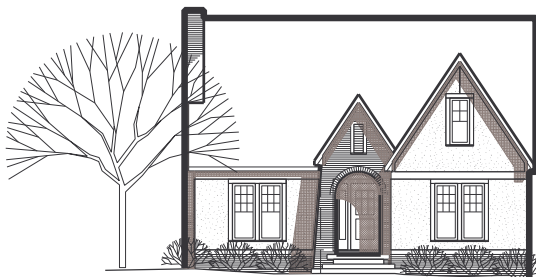

## Arts & Crafts "Oleander"

Note: Elevation may vary from  
 Floor Plan in Artist's Rendering  
 4 April 2005

© Copyright 2005  
 Village Gardens LLC in association with  
 Bahr Vermeer Haecker Architects & Studio 951

**VILLAGE GARDENS**  
 Lincoln Nebraska  
[www.villagegardenslincoln.com](http://www.villagegardenslincoln.com)

First Floor

Upper Level

Arts & Crafts

Spanish Mission

Cottage

International

**Lot Size:** C1 and larger  
**Type:** Storey & 1/2  
**House Size:** First-1100 sf  
 Upper-850 sf  
**Bedrooms:** First- 2  
 Upper-2 (optional)

"Oleander"

4 April 2005

© Copyright 2005  
 Village Gardens LLC in association with  
 Bahr Vermeer Haecker Architects & Studio 951

Lot Size: C1 and larger  
 Type: Storey & 1/2  
 House Size: First-1100 sf  
 Upper-850 sf  
 Bedrooms: First- 2  
 Upper-2 (optional)