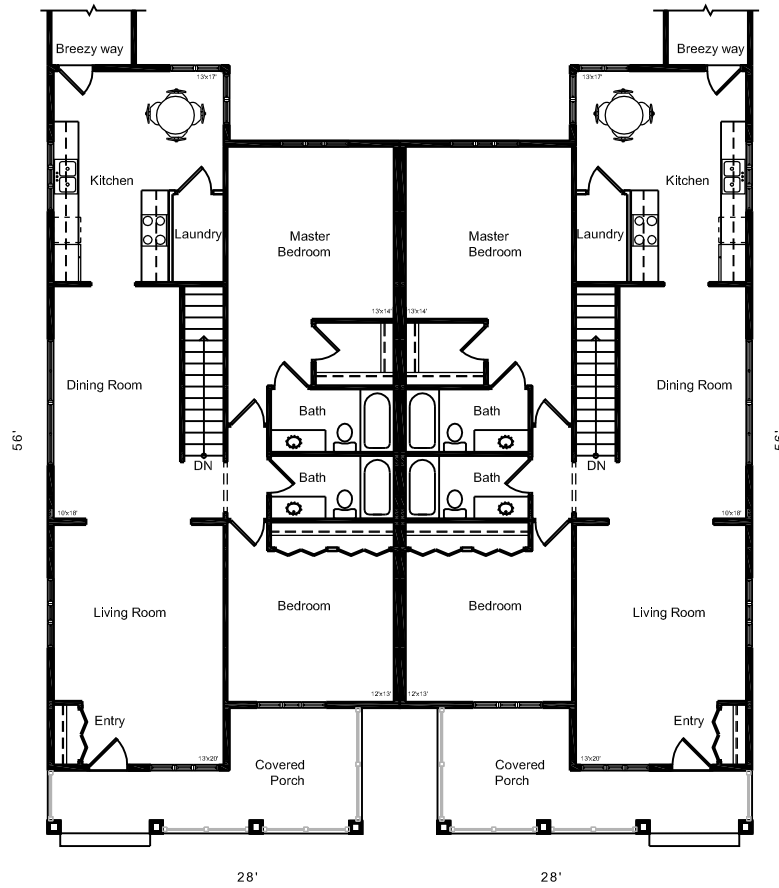

28'

28'

First Floor

Lot Size: B  
 Type: 1 Storey-Townhouse  
 House Size: First-1420 sf  
 Bedrooms: First- 2

"Orchid"

4 April 2005

© Copyright 2005  
 Village Gardens LLC in association with  
 Bahr Vermeer Haecker Architects & Studio 951

Cottage

Lot Size: B  
 Type: 1 Storey-Townhouse  
 House Size: First-1420 sf  
 Bedrooms: First- 2

"Orchid"

4 April 2005

© Copyright 2005  
 Village Gardens LLC in association with  
 Bahr Vermeer Haecker Architects & Studio 951

## Cottage

Lot Size: B  
 Type: 1 Storey-Townhouse  
 House Size: First-1420 sf  
 Bedrooms: First- 2