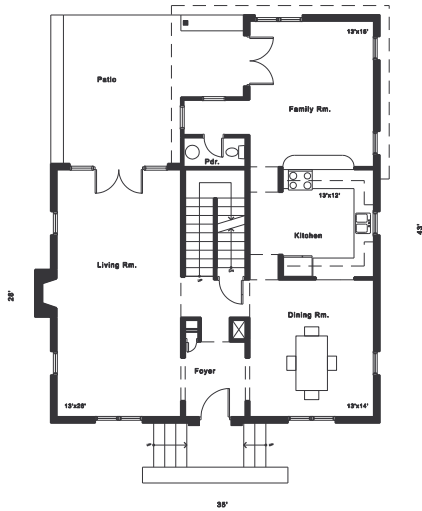

**Lot Size:** C2 and larger  
**Type:** 2 Storey  
**House Size:** First-1,200 sf  
 Upper-850 sf  
**Bedrooms:** Upper-3

## International "Prairie Fire"

Note: Artist's Rendering may vary from presentation Floor Plan

4 April 2005

© Copyright 2005  
 Village Gardens LLC in association with  
 Bahr Vermeer Haecker Architects & Studio 951

**VILLAGE GARDENS**  
 Lincoln Nebraska  
[www.villagegardenslincoln.com](http://www.villagegardenslincoln.com)

First Floor

Upper Level

International

Colonial 1

Prairie

Lot Size: C2 and larger  
 Type: 2 Storey  
 House Size: First-1,200 sf  
 Upper-850 sf  
 Bedrooms: Upper-3

# "Prairie Fire"

Note: Artist's Rendering may vary from presentation Floor Plan

4 April 2005

© Copyright 2005  
 Village Gardens LLC in association with  
 Bahr Vermeer Haecker Architects & Studio 951

Lot Size: C2 and larger  
 Type: 2 Storey  
 House Size: First-1,200 sf  
 Upper-850 sf  
 Bedrooms: Upper-3