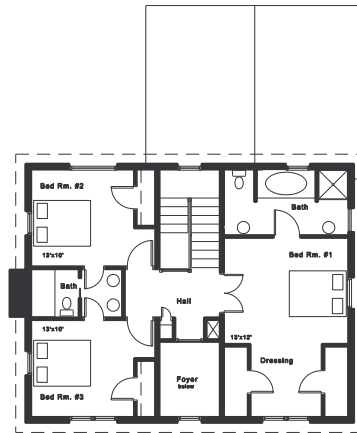

**Lot Size:** C2 and larger  
**Type:** 2 Storey  
**House Size:** First-1,200 sf  
 Upper-850 sf  
**Bedrooms:** Upper-3

**VILLAGE GARDENS**  
 Lincoln Nebraska  
[www.villagegardenslincoln.com](http://www.villagegardenslincoln.com)

First Floor

Upper Level

International

Colonial 1

Prairie

Lot Size: C2 and larger  
 Type: 2 Storey  
 House Size: First-1,200 sf  
 Upper-850 sf  
 Bedrooms: Upper-3