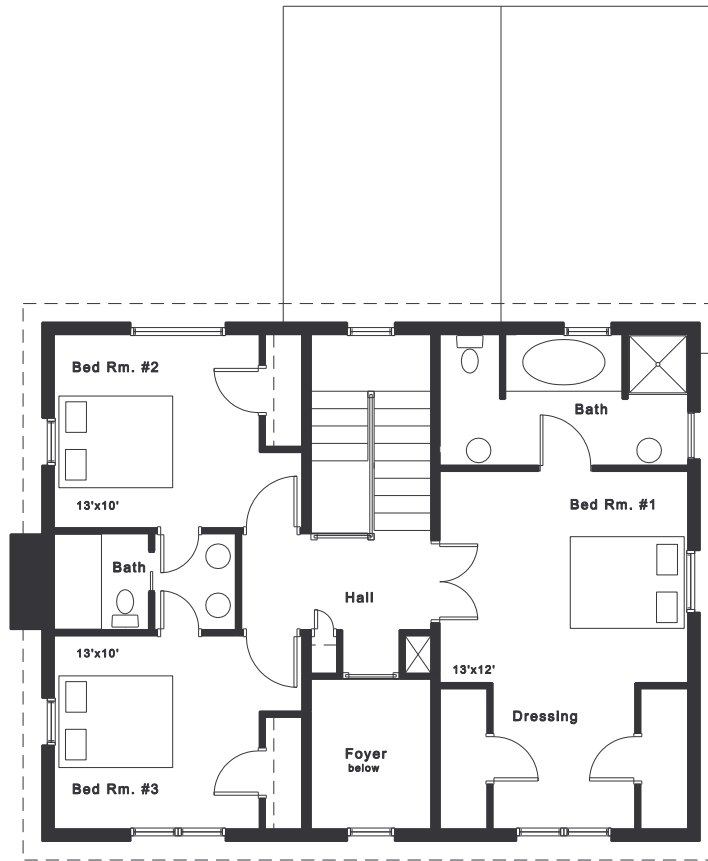

**Lot Size:** C2 and larger  
**Type:** 2 Storey  
**House Size:** First-1,200 sf  
 Upper-850 sf  
**Bedrooms:** Upper-3

Colonial 1  
**"Prairie Fire"**

4 April 2005

© Copyright 2005  
 Village Gardens LLC in association with  
 Bahr Vermeer Haecker Architects & Studio 951

  
**VILLAGE GARDENS**  
 Lincoln Nebraska  
[www.villagegardenslincoln.com](http://www.villagegardenslincoln.com)

**Lot Size:** C2 and larger  
**Type:** 2 Storey  
**House Size:** First-1,200 sf  
 Upper-850 sf  
**Bedrooms:** Upper-3