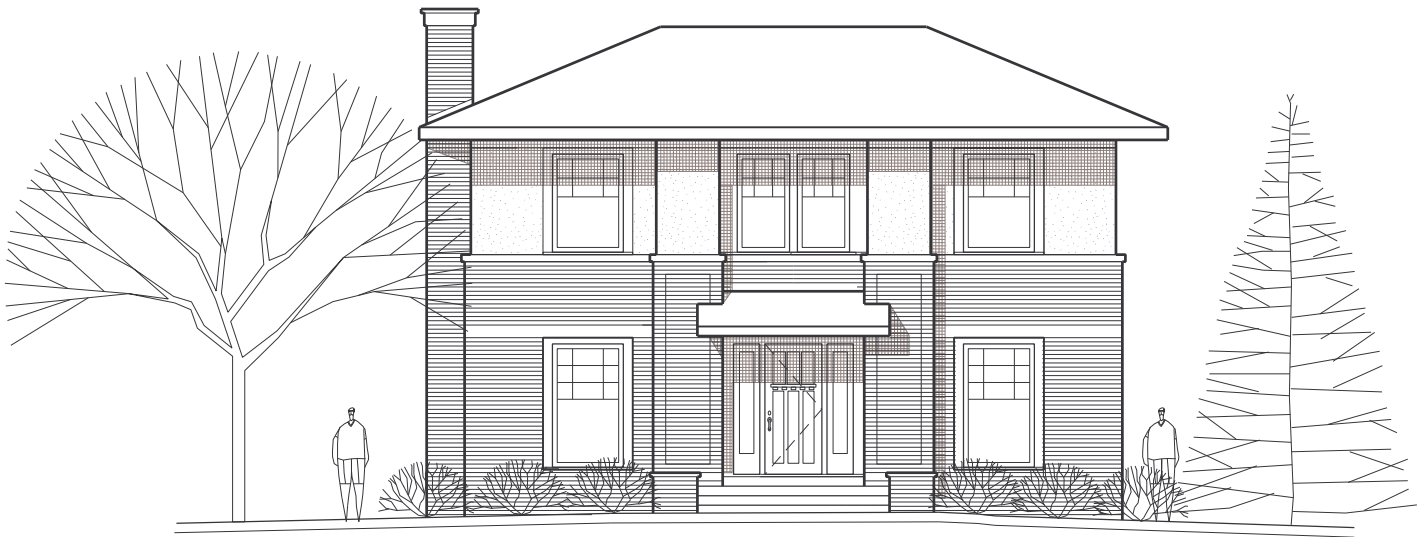

43'

28'

35'

Lot Size: C2 and larger  
 Type: 2 Storey  
 House Size: First-1,200 sf  
 Upper-850 sf  
 Bedrooms: Upper-3

studio  
**951**  
 studio951.net

BAHR VERMEER HAECKER  
 Architects  
[www.bvh.com](http://www.bvh.com)

Lot Size: C2 and larger  
 Type: 2 Storey  
 House Size: First-1,200 sf  
                   Upper-850 sf  
 Bedrooms: Upper-3