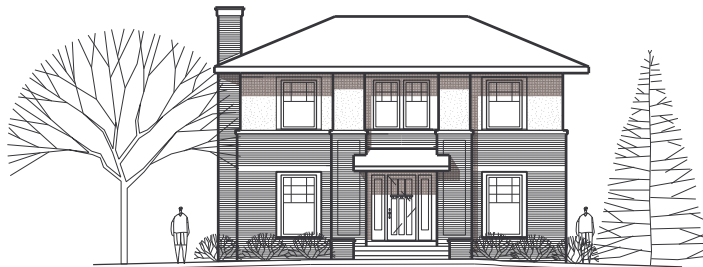

**VILLAGE GARDENS**  
 Lincoln Nebraska  
[www.villagegardenslincoln.com](http://www.villagegardenslincoln.com)

First Floor

Upper Level

International

Colonial 1

Prairie

Lot Size: C2 and larger  
 Type: 2 Storey  
 House Size: First-1,200 sf  
 Upper-850 sf  
 Bedrooms: Upper-3

# "Prairie Fire"

Note: Artist's Rendering may vary from presentation Floor Plan

4 April 2005

© Copyright 2005  
 Village Gardens LLC in association with  
 Bahr Vermeer Haecker Architects & Studio 951

Lot Size: C2 and larger  
 Type: 2 Storey  
 House Size: First-1,200 sf  
 Upper-850 sf  
 Bedrooms: Upper-3